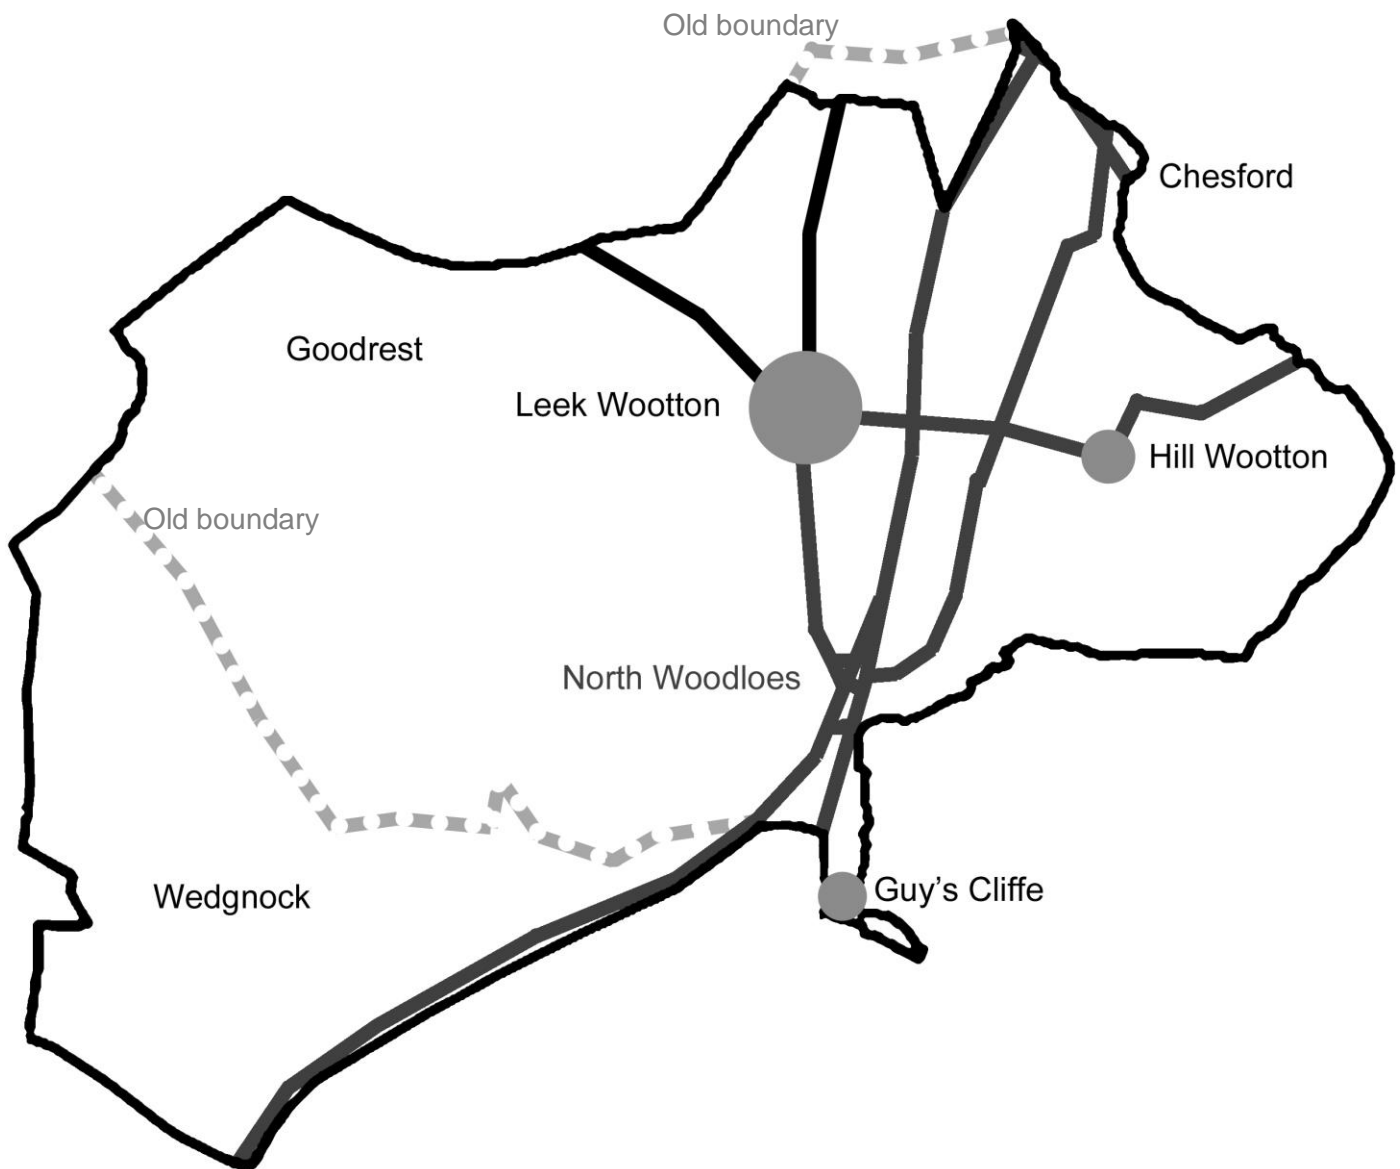

Leek Wootton & Guy's Cliffe

Parish Boundary (from 1 April 2015)

The Warwick District Council (Reorganisation of Community Governance) Order 2015

Following a Community Governance Review, The Warwick District Council (Reorganisation of Community Governance) Order 2015 was published on 30 January 2015 and came into force on 1 April 2015.

For more information visit the Reorganisation of Community Governance page or contact the Elections team, Warwick District Council, Riverside House, Milverton Hill, Royal Leamington Spa, CV32 5HZ or email register@warwickdc.gov.uk (01926 456107).